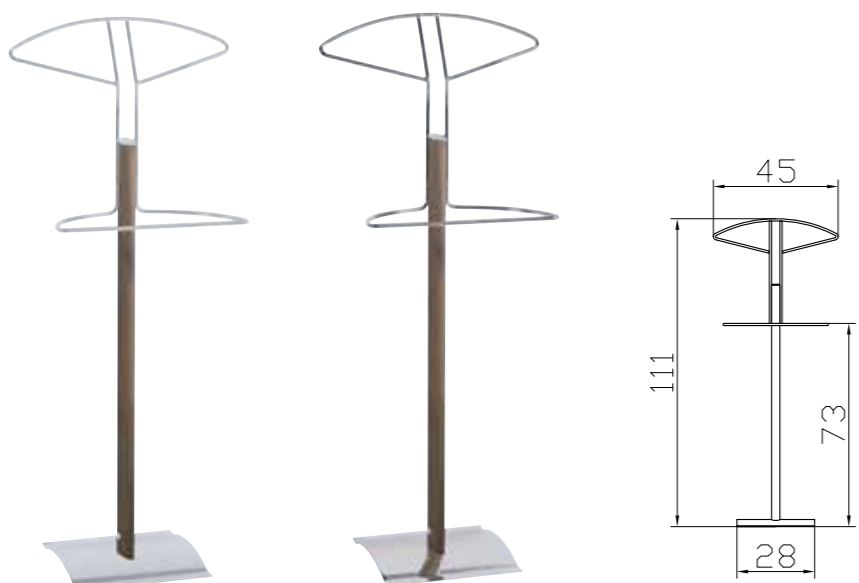

Accessoires / Accessories

Herrendiener/valet/dressboy

Emilio-alu + -chrom