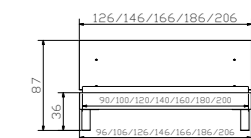

Cantu feet
White
Heights

Flash head of bed
Glass white

Dimension/cm

90, 100, 120, 140, 160, 180, 200
190, 200, 210, 220

20, 25

120, 140, 160, 180, 200

2.36

2.37