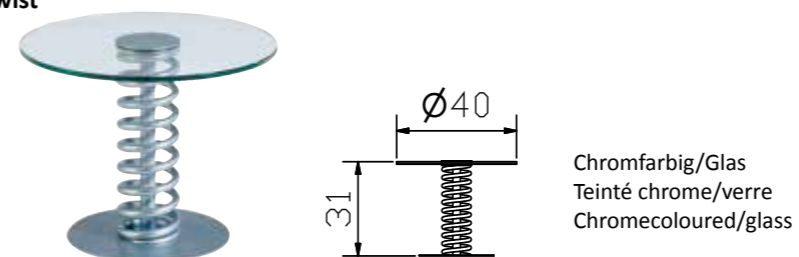

Chromfarbig/Glas
Teinté chrome/verre
Chromcoloured/glass