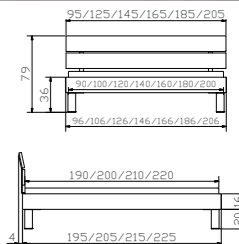

Gloss frame
Black highgloss
Widths
Lengths

Mico-chrom feet
Heights

Nuo head of bed
Black highgloss

Dimension/cm

90, 100, 120, 140, 160, 180, 200
190, 200, 210, 220

10, 20, 25, 30

90/100, 120, 140, 160, 180, 200