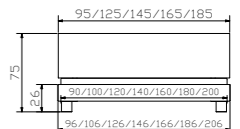

**Emilio-
Pera
Arese
Banc**

Herrendiener
Nachtisch
Bank
Kissen
Kunstleder white 301

Eiche sägerauh natur
Nachbildung

Valet
Table de nuit
Banquette
Coussin
Cuir synthétique blanc 301

Chêne brut de sciage
naturel laminé

Dressboy
Bedside table
Bench
Cushion
Synthetic leather white 301

Oak rough sawn natural
laminated

Dimension/cm
45/28/111
45/35/38
120/35/38
119/34/6

Star Rahmen
Eiche sägerauh nat. Nachb.
Breiten
Längen

Ivivo Füße
Eiche sägerauh natur
Höhen

Lecco Kopfteil
Kunstleder white 301

Star cadre
Chêne brut de sciage lam. nat.
Largeurs
Longueurs

Ivivo pieds
Chêne brut de sciage naturel
Hauteurs

Lecco tête de lit
Cuir synthétique white 301

Star frame
Oak rough sawn nat. lam.
Widths
Lengths

Ivivo feet
Oak rough sawn natural
Heights

Lecco head of bed
Synthetic leather white 301

Dimension/cm
90, 100, 120, 140, 160, 180, 200
190, 200, 210, 220

10, 20, 25

90/100, 120, 140, 160, 180/200