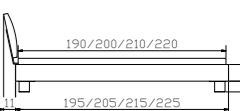

**Emilio-
Pera
Arese
Banc**

Herrendiener
Nachtisch
Bank
Kissen
Kunstleder white 301

Eiche sägerauh natur
Nachbildung

Valet
Table de nuit
Banquette
Coussin
Cuir synthétique blanc 301

Chêne brut de sciage
naturel laminé

Dressboy
Bedside table
Bench
Cushion
Synthetic leather white 301

Oak rough sawn natural
laminated

Dimension/cm
45/28/111
45/35/38
120/35/38
119/34/6

Star Rahmen
Eiche sägerauh nat. Nachb.
Breiten
Längen

Ivivo Füße
Eiche sägerauh natur
Höhen

Lecco Kopfteil
Kunstleder white 301

Star cadre
Chêne brut de sciage lam. nat.
Largeurs
Longueurs

Ivivo pieds
Chêne brut de sciage naturel
Hauteurs

Lecco tête de lit
Cuir synthétique white 301

Star frame
Oak rough sawn nat. lam.
Widths
Lengths

Ivivo feet
Oak rough sawn natural
Heights

Lecco head of bed
Synthetic leather white 301

Dimension/cm
90, 100, 120, 140, 160, 180, 200
190, 200, 210, 220

10, 20, 25

90/100, 120, 140, 160, 180/200