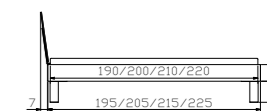

Cantu feet
White
Heights

Flash head of bed
Glass white

Dimension/cm

90, 100, 120, 140, 160, 180, 200
190, 200, 210, 220

20, 25

120, 140, 160, 180, 200

2.36

2.37