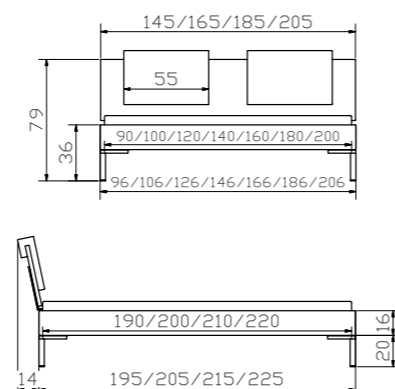

Star Rahmen	Star cadre	Star frame	Dimension/cm
Walnuss Nachbildung	Noyer laminé	Walnut laminated	90, 100, 120, 140, 160, 180, 200
Breiten	Largeurs	Widths	190, 200, 210, 220
Längen	Longueurs	Lengths	
Gina-chrom Füße	Gina-chrome pieds	Gina-chrome feet	20
Höhe	Hauteur	Height	
Orva + Varo	Orva + Varo	Orva + Varo	140, 160, 180, 200
Kopfteil walnuss Nachb.	tête de lit noyer lam.	head of bed walnut lam +	
+ Kissen 2er Set Kunstleder white 301	+ set de 2 coussins cuir synthétique white 301	set of 2 cushions synthetic leather white 301	55/10/35
Andere Polster/Farben siehe Seite 2.11	Autres rembourrages/ couleurs voir page 2.11	Other pads/colours see page 2.11	
Tin-chrom/matt	Tin-chrome/mat	Tin-chrome/matt	
Lampen (2er Set)	lampes (set de 2)	lamps (set of 2)	
12 V DC, 1 Power LED	12 V DC, 1 Power LED	12 V DC, 1 Power LED	
Zweistufenschaltung	Interrupteur à 2 crans	Two-step circuit	
Longo + Roll-chrom	Longo + Roll-chrome	Longo + Roll-chrome	90/42/40
Kommode walnuss + Rollen-Set chrom	Commode noyer + set de roulettes chrome	Chest of drawers walnut + set of castors chrome	
Arese Ablagetisch/Bank	Arese table/banquette	Arese table/bench	120/35/38
Walnuss	Noyer	Walnut	
Tame-chrom Nachttisch	Tame-chrome table de nuit	Tame-chrome bedside table	52/38/39
Walnuss Nachbildung	Noyer laminé	Walnut laminated