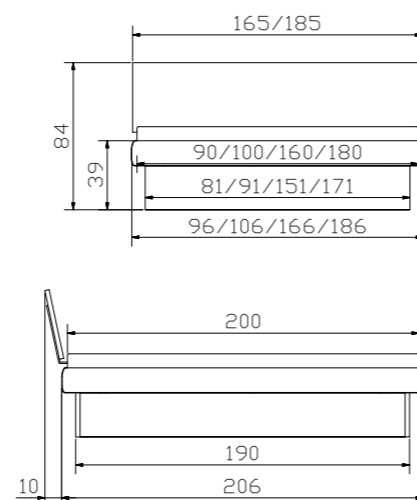

Assano chest of drawers
Walnut laminated

Twio bedside table
Walnut laminated

Dimension/cm

90, 100, 160, 180
200

160, 180

90/43/83

48/43/34

Practico Sockel
Weiss
Breiten
Länge
Höhe