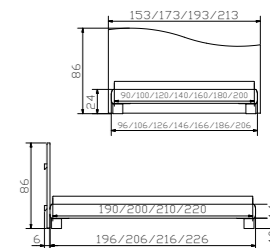

Emilio-chrom
Ablo-chrom

Herrendiener Ahorn Nachb.
Nachtisch
Glas/chrom

Valet érable lam.
Table de nuit
verre/chrome

Dressboy maple lam.
Bedside table
glass/chrome

Dimension/cm
45/28/111
Ø40

Noble 14 Rahmen
Ahorn Nachbildung
Breiten
Längen

Ivivo Füße
Ahorn Nachbildung
Höhe

Osio L Wandpaneel
Kunstleder mouse 319

Noble 14 cadre
Erable lam.
Largeurs
Longueurs

Ivivo pieds
Erable lam.
Hauteur

Osio L panneau mural
Cuir synth. mouse 319

Noble 14 frame
Maple lam.
Widths
Lengths

Ivivo feet
Maple lam.
Height

Osio L wall panel
Synth. leather mouse 319

Dimension/cm

90, 100, 120, 140, 160, 180, 200
190, 200, 210, 220

10

153, 173, 193, 213