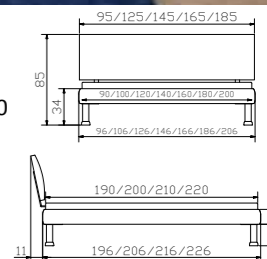

Dimension/cm

90, 100, 120, 140, 160, 180, 200
190, 200, 210, 220

20, 25

90/100, 120, 140, 160, 180/200