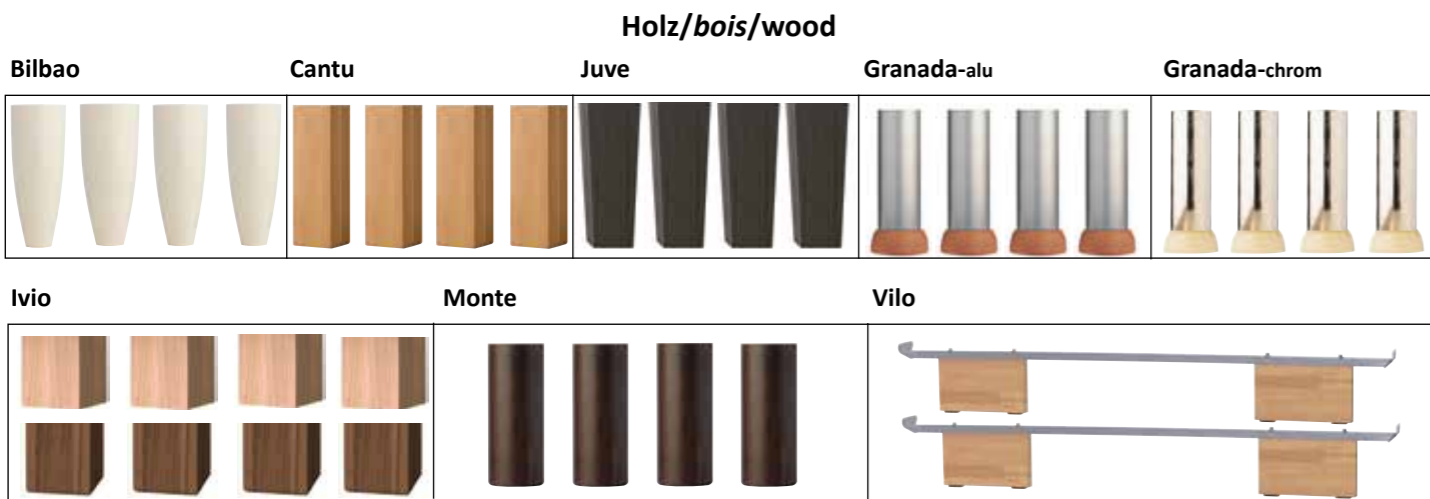

Füsse/pieds/feet