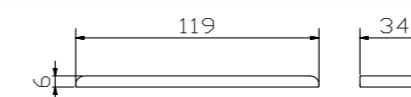

Accessoires / Accessories

Ablagetische/tables

Tame-alu, -chrom + -inox

Twist

Chromfarbig/Glas
Teinté chrome/verre
Chromecoloured/glass

Ablo-alu, -chrom + -inox

Jero-alu, -chrom + -inox

Nur bei Wandpanelen montierbar ausser bei Abia.
Convient uniquement pour panneaux muraux sauf Abia.
Only for wall panels suitable except Abia.

Bettkasten/coffre à literie/bedding box

Box

Box + Cover

Box + Sacco

Conditions d'utilisation d'un coffre à literie Box/Conti
En général - Une hauteur de pieds de lit d'au moins 20 cm est nécessaire
Insertion latéral - pas de Crosstraver
- pas de Midtraver
- uniquement avec Crosstraver-Twin
Insertion frontal - uniquement pour largeur 140 cm
- pas de Crosstraver-Twin
- pas de Midtraver
- uniquement avec Crosstraver

Voraussetzungen für Einsatz Box/Conti Bettkasten
Generell - Bettfusshöhe von mindestens 20 cm erforderlich.
Seitlich - keine Crosstraver
- keine Midtraver
- nur mit Crosstraver-Twin
Frontal - nur bei 140 cm Breite
- keine Crosstraver-Twin
- keine Midtraver
- nur mit Crosstraver

Requirements for using bedding box Box/Conti
General - Feet of bed need a minimum height of 20 cm.
Laterally - no Crosstraver
- no Midtraver
- only with Crosstraver-Twin
Frontal - only with width 140 cm
- no Crosstraver-Twin
- no Midtraver
- only with Crosstraver

Accessoires / Accessories

Herrendiener/valet/dressboy

Emilio-alu + -chrom

Bank, Hocker + Kissen / banquette, tabouret + coussin / bench, stool + cushion

Hoc/Banc/Onda

Antirutsch Unterlage (Netz) inkl. Materialien und Farben siehe Seite 1.13
Bande antiglisse incluse, matières et coloris voir page 1.13
Antiglide net included, material and colours see page 1.13

Banc

Onda

Hoc

Arese

Pero