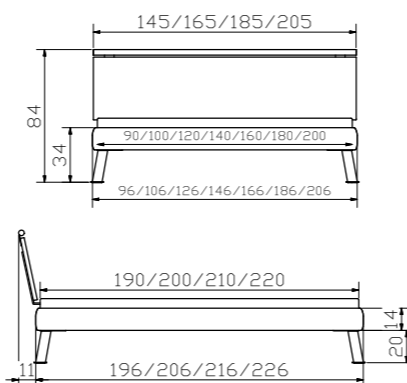

Dimension/cm

90, 100, 120, 140, 160, 180, 200
190, 200, 210, 220

20

140, 160, 180, 200

48/43/83
90/43/34
48/43/34