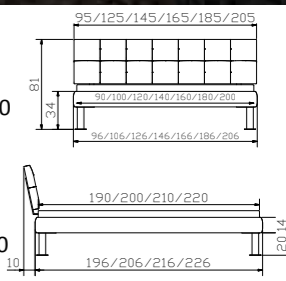

Dimension/cm

90, 100, 120, 140, 160, 180, 200
190, 200, 210, 220

10, 20
90/100, 120, 140, 160, 180, 200