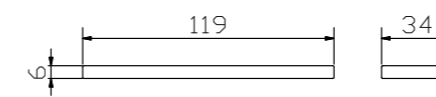

Bank, Hocker + Kissen / banquette, tabouret + coussin / bench, stool + cushion

Hoc/Banc/Onda

Antirutsch Unterlage (Netz) inkl. Materialien und Farben siehe Seite 1.13
Bande antiglisse incluse, matières et coloris voir page 1.13
Antiglide net included, material and colours see page 1.13

Banc