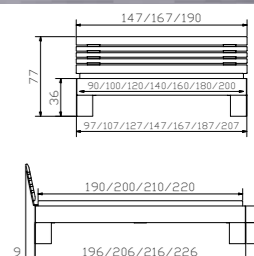

Dimension/cm

90, 100, 120, 140, 160, 180, 200
190, 200, 210, 220

20, 25, 30

140, 160, 180/200