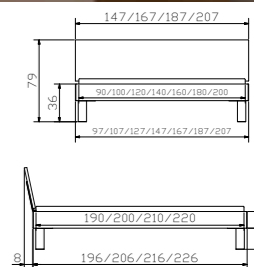

**Lovara
Treva**

Kommode
Nachttisch

Commode
Table de nuit

Chest of drawers
Bedside table

Dimension/cm
90/40/75
48/40/51

Classic 16 Rahmen
Kernbuche natur geölt
Breiten
Längen

Cantu Füsse
Kernbuche natur geölt
Höhen

Varus Kopfteil
Kernbuche natur geölt

Classic 16 cadre
Hêtre coeur rouge nat. huilé
Largeurs
Longueurs

Cantu pieds
Hêtre coeur rouge nat. huilé
Hauteurs

Varus tête de lit
Hêtre coeur rouge nat. huilé

Classic 16 frame
Heart beech natural oiled
Widths
Lengths

Cantu feet
Heart beech natural oiled
Heights

Varus head of bed
Heart beech natural oiled

Dimension/cm
90, 100, 120, 140, 160, 180, 200
190, 200, 210, 220

20, 25, 30
140, 160, 180, 200