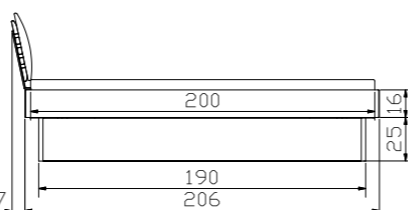

Dimension/cm

90, 100, 160, 180
200

140, 160, 180/200

55/6/40

48/40/51
45/28/107
120/35/38

119/34/6

Practico Sockel
Ferrara Wenge
Breiten
Länge
Höhe

zu Practico Sockel:
1. Lattenrost **Ultralift KF**
Kopf-Fussverstellung
inkl. Gasdruckfedern
und allen Beschlägen

2. Lattenrost **Econom-move**
Unverstellbar
inkl. Gasdruckfedern
und allen Beschlägen

* = 2 Lattenroste

Practico socle
Ferrara Wenge
Largeurs
Longueur
Hauteur

pour Practico socle:
1. Sommier **Ultralift KF**
Tête et pieds réglables
Piston à gaz et toute la quincaillerie inclus

2. Sommier **Econom-move**
Non réglable
Piston à gaz et toute la quincaillerie inclus

* = 2 sommiers

Practico socket
Ferrara Wenge
Widths
Length
Height

for Practico socket
1. Slats **Ultralift KF**
Head/footpiece adjustable
Pneumatic compression
spring and all fittings
included

1. Slats **Econom-move**
Not adjustable
Pneumatic compression
spring and all fittings
included

* = 2 slats

Dimension/cm

90, 100, *160, *180
200
25

Practico

Eisenfarbig
Teinté fer
Ironcoloured

Weiss
Blanc
White

Ferrara
Wenge

Stauraum/Compartiment de rangement/Storage space
90/200 = 71 x 185 x 24 cm
100/200 = 81 x 185 x 24 cm
160/200 = 71 x 185 x 24 (2 x) cm
180/200 = 81 x 185 x 24 (2 x) cm