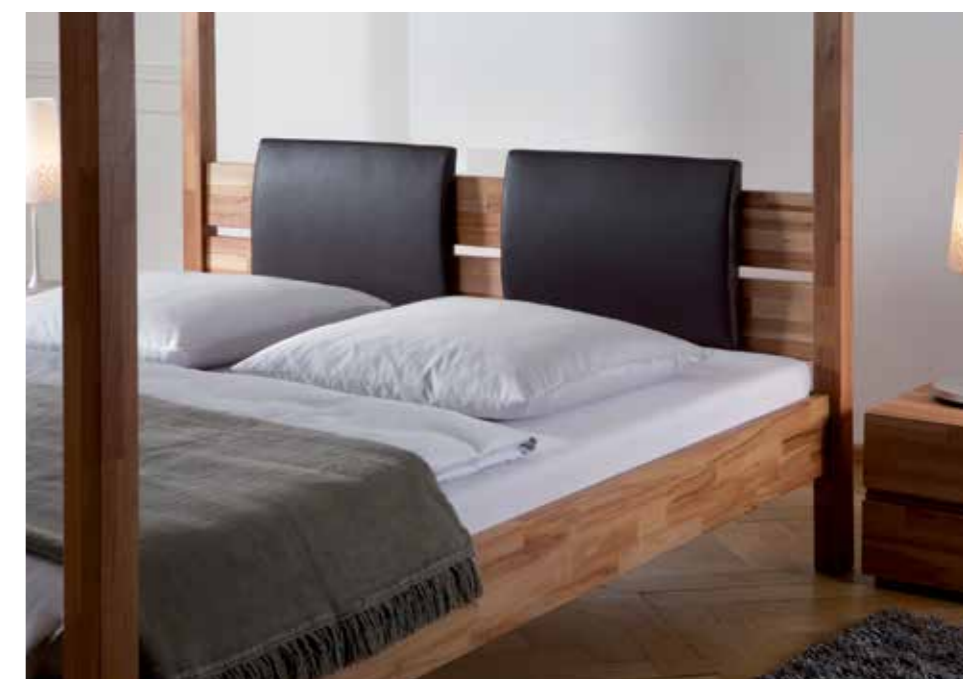

Classic 16 Rahmen	Classic 16 cadre	Classic 16 frame	Dimension/cm
Kernbuche natur geölt	Hêtre cœur rouge nat. huilé	Heart beech natural oiled	
Breiten	Largeurs	Widths	140, 160, 180
Länge	Longueur	Length	200
Roof Baldachin/Füsse	Roof baldaquin/pieds	Roof canopy/feet	
Kernbuche natur geölt	Hêtre cœur rouge nat. huilé	Heart beech natural oiled	
Breiten	Largeurs	Widths	140, 160, 180
Länge	Longueur	Length	200
Sail Baldachin-Tuch	Sail tissu de baldaquin	Sail canopy cloth	
Baumwolle weiss	Coton blanc	Cotton white	
Breiten	Largeurs	Widths	140, 160, 180
Länge	Longueur	Length	200
Silvio-inox Herrendiener	Silvio-inox valet	Silvio-inox dressboy	46/28/103
Kernbuche natur geölt/inox	Hêtre cœur rouge nat. huilé/inox	Heart beech natural oiled/inox	
Lovara Kommode	Lovara commode	Lovara chest of drawers	90/40/75
Kernbuche natur geölt	Hêtre cœur rouge nat. huilé	Heart beech natural oiled	
Dupla Nachttisch	Dupla table de nuit	Dupla bedside table	48/40/35
Kernbuche natur geölt	Hêtre cœur rouge nat. huilé	Heart beech natural oiled	

Option:

Two Kopfteil zu Roof
Buche weiss

Two + Suny
Kopfteil Kernbuche natur
geölt + Kissen (2er Set)
Kunstleder cabana 307

Roof

Buche schoko

Hêtre teinté chocolat

Beech chocolate
coloured

Option:

Two tête de lit pour Roof
hêtre teinté blanc

Two + Suny tête de lit
hêtre cœur rouge nat.
huilé + coussins (set de 2)
cuir synthétique
cabana 307

Buche weiss

Hêtre teinté blanc

Beech white
coloured

Option:

Two head of bed to Roof
beech white coloured

Two + Suny head of bed
heart beech natural oiled
+ cushions (set of 2)
synthetic leather cabana 307

Kernbuche natur
geölt

Hêtre cœur rouge
naturel huilé

Heart beech natural
oiled

Dimension/cm
140, 160, 180

140, 160, 180

55/6/40