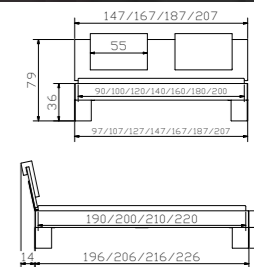

**Lovara
Seda
Banc**

Kommode
Ablagetisch/Bank
Kissen
Kunstleder cabana 307
Nachttisch
Kopfteil Kernesche +
Kissen 2er Set Kunstleder
cabana 307

4.42

Commode
Table/banquette
Coussin
Cuir synth. cabana 307
Table de nuit
Tête de lit frêne coeur
noir + set de 2 coussins
cuir synth. cabana 307

Chest of drawers
Table/bench
Cushion
Synth. leather cabana 307
Bedside table
Head of bed heart ash +
set of 2 cushions synthetic
leather cabana 307

Dimension/cm
90/40/75
120/35/38
119/34/6
48/40/35
140, 160, 180, 200
55/10/35

Classic 16 Rahmen
Kernesche natur
Breiten
Längen
Massa Füße
Höhen
Swan-alu
Lampen (2er Set)
12 V DC, 15 LED warm

Classic 16 cadre
Frêne coeur noir naturel
Largeurs
Longueurs
Massa pieds
Hauteurs
Swan-alu
lampes (set de 2)
12 V DC, 15 LED warm

Classic 16 frame
Heart ash natural
Widths
Lengths
Massa feet
Heights
Swan-alu
lamps (set of 2)
12 V DC, 15 LED warm

Dimension/cm
90, 100, 120, 140, 160, 180, 200
190, 200, 210, 220
20, 25, 30