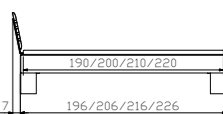

Massa feet
Heart beech natural oiled
Heights

Litto head of bed
Heart beech natural oiled

Dimension/cm

90, 100, 120, 140, 160, 180, 200
190, 200, 210, 220

20, 25, 30

140, 160, 180/200

Treva
Covaro
Seda
Banc

Nachttisch
Kommode
Ablagetisch/Bank
Kissen
Linen offwhite 340