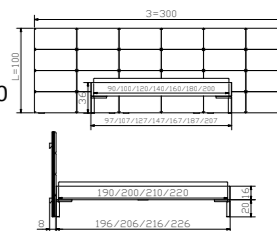

Lovara + Leg

Ablo-inox
Silvio-inox

Kommode Buche schoko +
Füsse inox
Nachtisch Inox/Glas
Herrendiener Buche
schoko/inox

Commode hêtre teinté
chocolat + pieds inox
Table de nuit inox/verre
Valet hêtre teinté choco-
lat/inox

Chest of drawers beech
chocolate coloured + feet
inox
Bedside table inox/glass
Dressboy beech chocolate
coloured/inox

Dimension/cm
90/40/80
Ø40
46/28/103

Classic 16 Rahmen
Buche schoko
Breiten
Längen

Gina-inox Füsse
Höhe

Opio 3/L Wandpaneel
Kunstleder white 301

Classic 16 cadre
Hêtre teinté chocolat
Largeurs
Longueurs

Gina-inox pieds
Hauteur

Opio 3/L panneau mural
Cuir synthétique white 301

Classic 16 frame
Beech chocolate coloured
Widths
Lengths

Gina-inox feet
Height

Opio 3/L wall panel
Synthetic leather white 301

Dimension/cm
90, 100, 120, 140, 160, 180, 200
190, 200, 210, 220

20
300/8/101