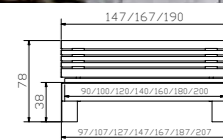

Massa feet
Heart beech natural oiled
Heights

Litto head of bed
Heart beech natural oiled

Dimension/cm

90, 100, 120, 140, 160, 180, 200
190, 200, 210, 220

20, 25, 30

140, 160, 180/200

Treva
Covaro
Seda
Banc

Nachttisch
Kommode
Ablagetisch/Bank
Kissen
Linen offwhite 340