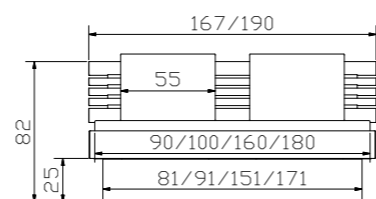

Dimension/cm

90, 100, 160, 180
200

140, 160, 180/200

55/6/40

48/40/51
45/28/107
120/35/38

119/34/6

Practico Sockel
Ferrara Wenge
Breiten
Länge
Höhe

zu Practico Sockel:
1. Lattenrost **Ultralift KF**
Kopf-Fussverstellung
inkl. Gasdruckfedern
und allen Beschlägen

2. Lattenrost **Econom-move**
Unverstellbar
inkl. Gasdruckfedern
und allen Beschlägen

* = 2 Lattenroste

Practico socle
Ferrara Wenge
Largeurs
Longueur
Hauteur

pour Practico socle:
1. Sommier **Ultralift KF**
Tête et pieds réglables
Piston à gaz et toute la quincaillerie inclus

2. Sommier **Econom-move**
Non réglable
Piston à gaz et toute la quincaillerie inclus

* = 2 sommiers

Practico socket
Ferrara Wenge
Widths
Length
Height

for Practico socket
1. Slats **Ultralift KF**
Head/footpiece adjustable
Pneumatic compression
spring and all fittings
included

1. Slats **Econom-move**
Not adjustable
Pneumatic compression
spring and all fittings
included

* = 2 slats

Dimension/cm

90, 100, *160, *180
200
25

Practico

Eisenfarbig
Teinté fer
Ironcoloured

Weiss
Blanc
White

Ferrara
Wenge

Stauraum/Compartiment de rangement/Storage space
90/200 = 71 x 185 x 24 cm
100/200 = 81 x 185 x 24 cm
160/200 = 71 x 185 x 24 (2 x) cm
180/200 = 81 x 185 x 24 (2 x) cm